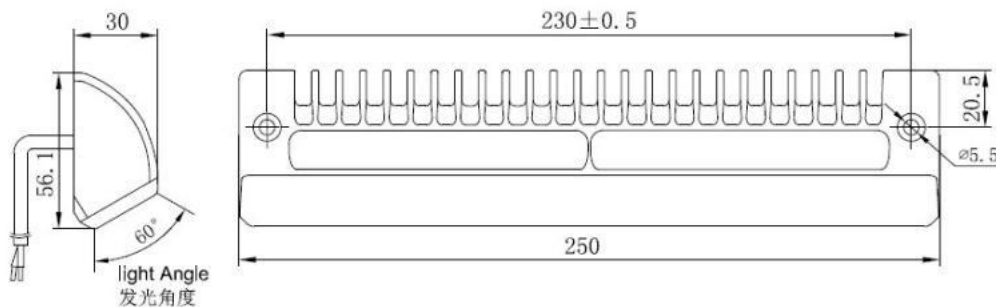

ASW01 LED Awning Lamp/Side light for Vehicle

Description: 40 degree down illumination for more efficient light on ground ,surface mount installation, IP67 for outdoor use, die-cast aluminum base to ensure good heat dissipation and lamp life.

Specification:

- ◇ Operating Voltage: 10~33VDC
- ◇ Operating Temperature: -40~65°C
- ◇ Light Source: 9*3W high light efficiency LED; CRI>80
- ◇ Light Color: ~3000K warm white, 4000~4500K natural white, 6000~6500K pure white
- ◇ Luminous Flux: > 1200lm
- ◇ Light Emitting Angle: H=80°/V=60°(vertical direction of the outer lens)
- ◇ Power: ~14W, Operating Current: 1.2A@12VDC; 0.65A@24VDC
- ◇ PC lens with UV-resistant;
- ◇ Aluminum die casting Base, UV and corrosion resistant painting in white / black / red (optional) or other customized color;
- ◇ IP67

Applications: widely used for shelter, cabin, motor home, caravan, refrigerator car, special vehicles mining tunnels and etc.

Dimension:

Description: 40 degree down illumination for more efficient light; Surface mount Installation, waterproof design; White or Black painted aluminum extrusion housing design makes it easily to dissipate heat, and ensures its long working life span.

P/N: **SW-09** 9 " white housing

P/N: **SW-09-B** 9 " black housing

P/N: **SW-16** 16 " white housing

P/N: **SW-16-B** 16 " black housing

Specifications:

- ◇ Operating Voltage: 10~33VDC
- ◇ Operating Temperature: -40~65°C
- ◇ Light Source: high power, efficiency LED, 3W/LED, CRI > 80
- ◇ Light Color: ~3000K warm white, 4000~4500K natural white, 6000~6500K pure white